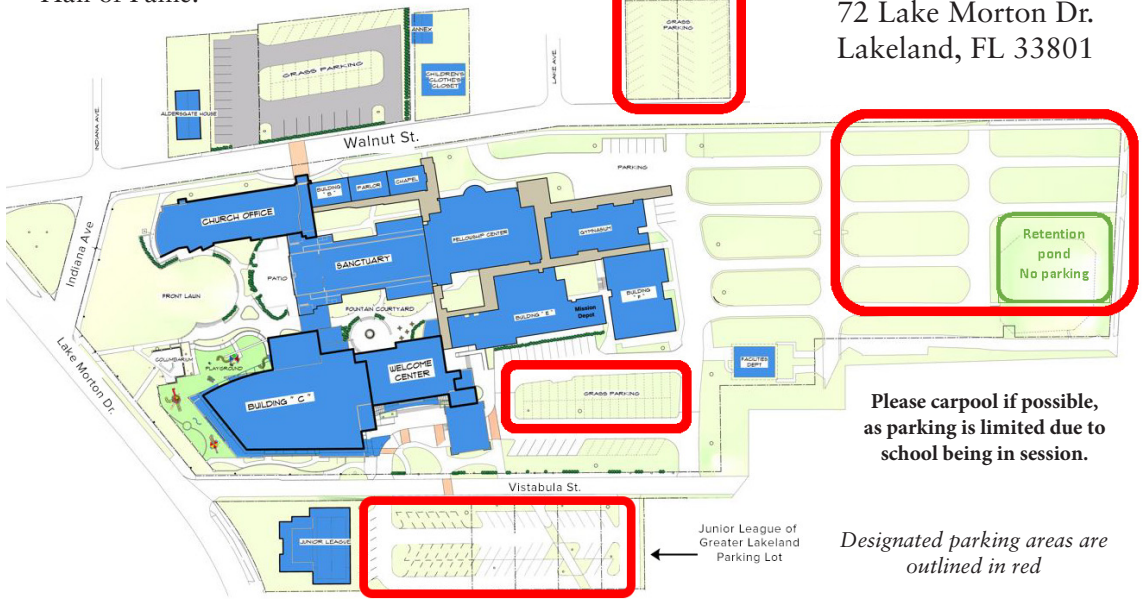

Shuttles will be running between FSC and the First United Methodist Church to pick up guests at the designated parking areas for the Citrus Hall of Fame.

Florida United Methodist Church
72 Lake Morton Dr.
Lakeland, FL 33801

Please carpool if possible, as parking is limited due to school being in session.

Designated parking areas are outlined in red

FSC PARKING LOT

This parking lot is reserved for Citrus Hall of Fame Award Recipients and their families, as well as the Board and Committee Members.